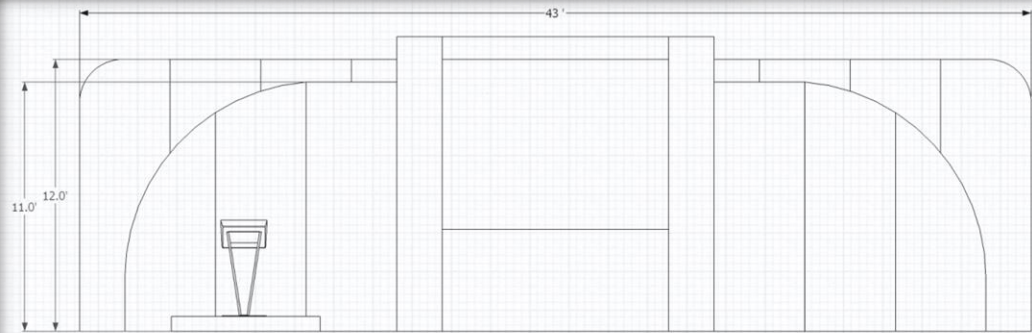

Set 6

Set 7

Set 8

Quality **J1460 Fire Retardant** Fire rating BS476:Part 7 1987

Fabric Width 72" (182 cms)
Colours may vary from dye batch to dye batch.

SCENE
SET