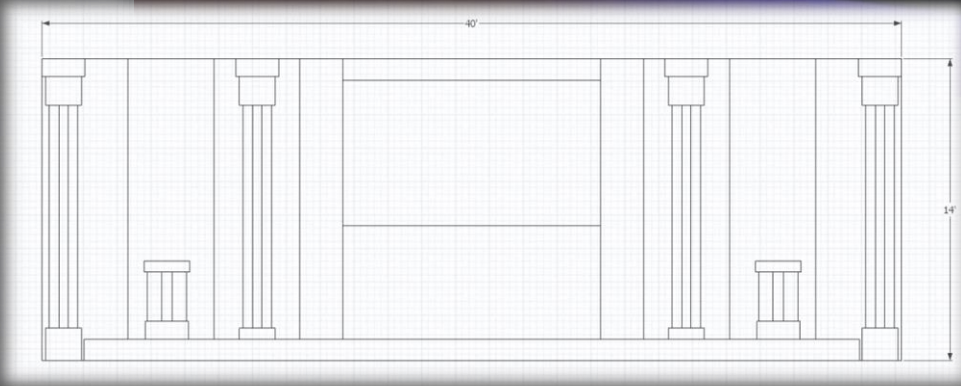

Set 6

Set 7

Set 8

Quality **J1460 Fire Retardant** Fire rating BS476:Part 7 1987

Fabric Width 72" (182 cms)
Colours may vary from dye batch to dye batch.

SCENE
SET