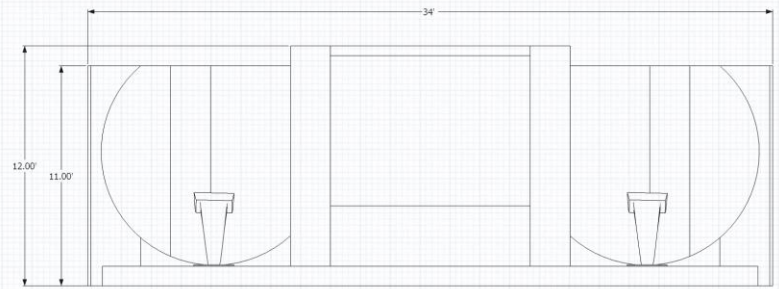

Quality **J1460 Fire Retardant** Fire rating BS476:Part 7 1987

Fabric Width 72" (182 cms)
Colours may vary from dye batch to dye batch.

SCENE
SET