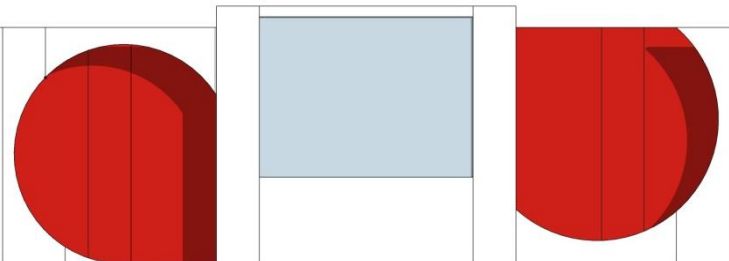

Stock set 1

36' wide 10' high with an 8' x 6' screen aperture

Freshly recovered in white leathergrain **£625.00 + vat**

Freshly recovered in black/grey/colour leathergrain **£ 685.00 + vat**

Stock set 2

38' wide 12' high with a 10' x 7'6" screen aperture

Freshly recovered in white leathergrain **£ 680.00 +vat**

Freshly recovered in black/grey/colour leathergrain **£ 740.00 +vat**

Stock set 3

40' wide 11' high with an 8' x 6' screen aperture

Freshly recovered in white leathergrain **£755.00 +vat**

Freshly recovered in black/grey/colour leathergrain **£825.00+vat**

Stock set 4

38' wide 13' high with a 10' x 7'6" screen aperture

Freshly recovered in white or black leathergrain **£970.00 +vat**

Freshly recovered in different colour leathergrain **£1055.00+vat**

Stock set 5

34' wide 12' high with a 10' x 7'6" screen aperture

Freshly recovered in white or black leathergrain **£ 1070.00 +vat**

Freshly recovered in black/grey/colour leathergrain **£1160.00 +vat**