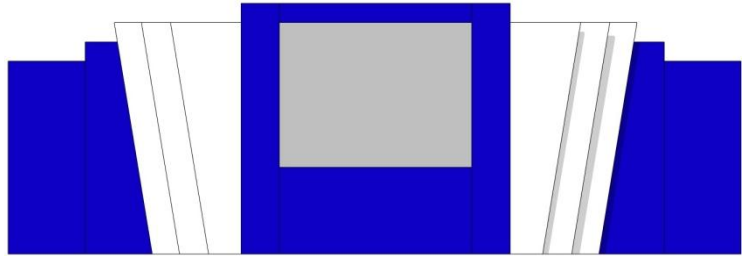

Stock set 1

36' wide 10' high with an 8' x 6' screen aperture

Freshly recovered in white leathergrain **£625.00 + vat**

Freshly recovered in black/grey/colour leathergrain **£ 685.00 + vat**

Stock set 2

38' wide 12' high with a 10' x 7'6" screen aperture

Freshly recovered in white leathergrain **£ 680.00 +vat**

Freshly recovered in black/grey/colour leathergrain **£ 740.00 +vat**

Stock set 3

40' wide 11' high with an 8' x 6' screen aperture

Freshly recovered in white leathergrain **£755.00 +vat**

Freshly recovered in black/grey/colour leathergrain **£825.00+vat**

Stock set 4

38' wide 13' high with a 10' x 7'6" screen aperture

Freshly recovered in white or black leathergrain **£970.00 +vat**

Freshly recovered in different colour leathergrain **£1055.00+vat**

Stock set 5

34' wide 12' high with a 10' x 7'6" screen aperture

Freshly recovered in white or black leathergrain **£ 1070.00 +vat**

Freshly recovered in black/grey/colour leathergrain **£1160.00 +vat**