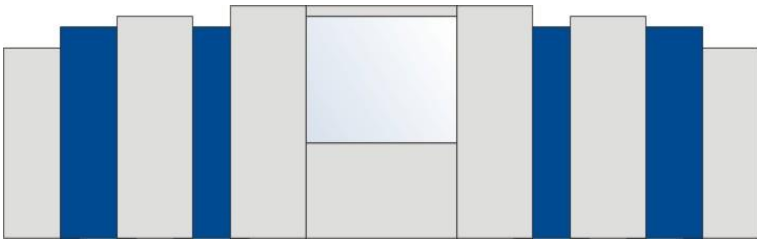

Stock set 1

36' wide 10' high with an 8' x 6' screen aperture

Freshly recovered in white leathergrain **£625.00 + vat**

Freshly recovered in black/grey/colour leathergrain **£ 685.00 + vat**

Stock set 2

38' wide 12' high with a 10' x 7'6" screen aperture

Freshly recovered in white leathergrain **£ 680.00 +vat**

Freshly recovered in black/grey/colour leathergrain **£ 740.00 +vat**

Stock set 3

40' wide 11' high with an 8' x 6' screen aperture

Freshly recovered in white leathergrain **£755.00 +vat**

Freshly recovered in black/grey/colour leathergrain **£825.00+vat**

Stock set 4

38' wide 13' high with a 10' x 7'6" screen aperture

Freshly recovered in white or black leathergrain **£970.00 +vat**

Freshly recovered in different colour leathergrain **£1055.00+vat**

Stock set 5

34' wide 12' high with a 10' x 7'6" screen aperture

Freshly recovered in white or black leathergrain **£ 1070.00 +vat**

Freshly recovered in black/grey/colour leathergrain **£1160.00 +vat**